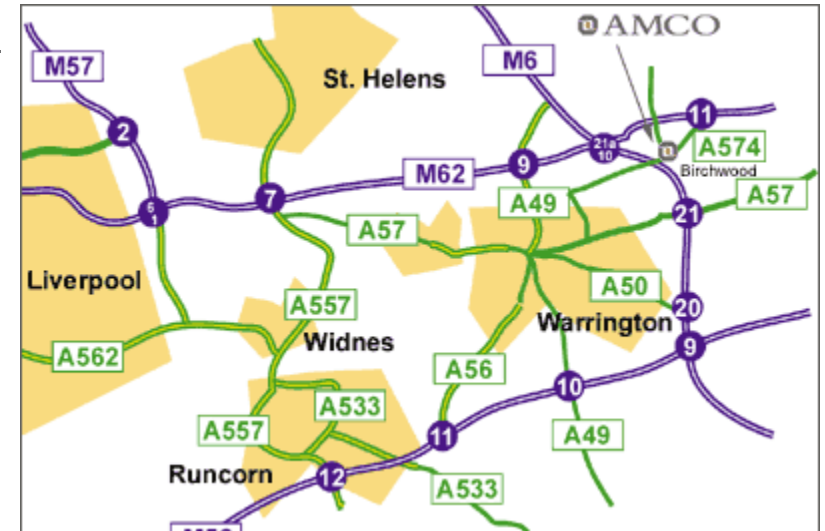

## Directions

### From M6

Leave the M6 at Junction 21. Follow the B5210 Woolston Grange Avenue (signed to Grange). At the first major roundabout turn right onto the A574 (Birchwood Way). At the next roundabout follow the signs for Birchwood shopping centre and Birchwood station. After passing the station on the right hand side, Birchwood One Business Park is 300 metres on your left hand side.

### From M62

Leave the M62 at Junction 11, turn left on to the A574. Continue on the A574 straight through two roundabouts (the Canon and Birchwood Park roundabouts), at the third roundabout turn left following signs for Birchwood shopping centre and Birchwood rail station. After passing the station on the right hand side, Birchwood One Business Park is 300 metres on your left hand side.